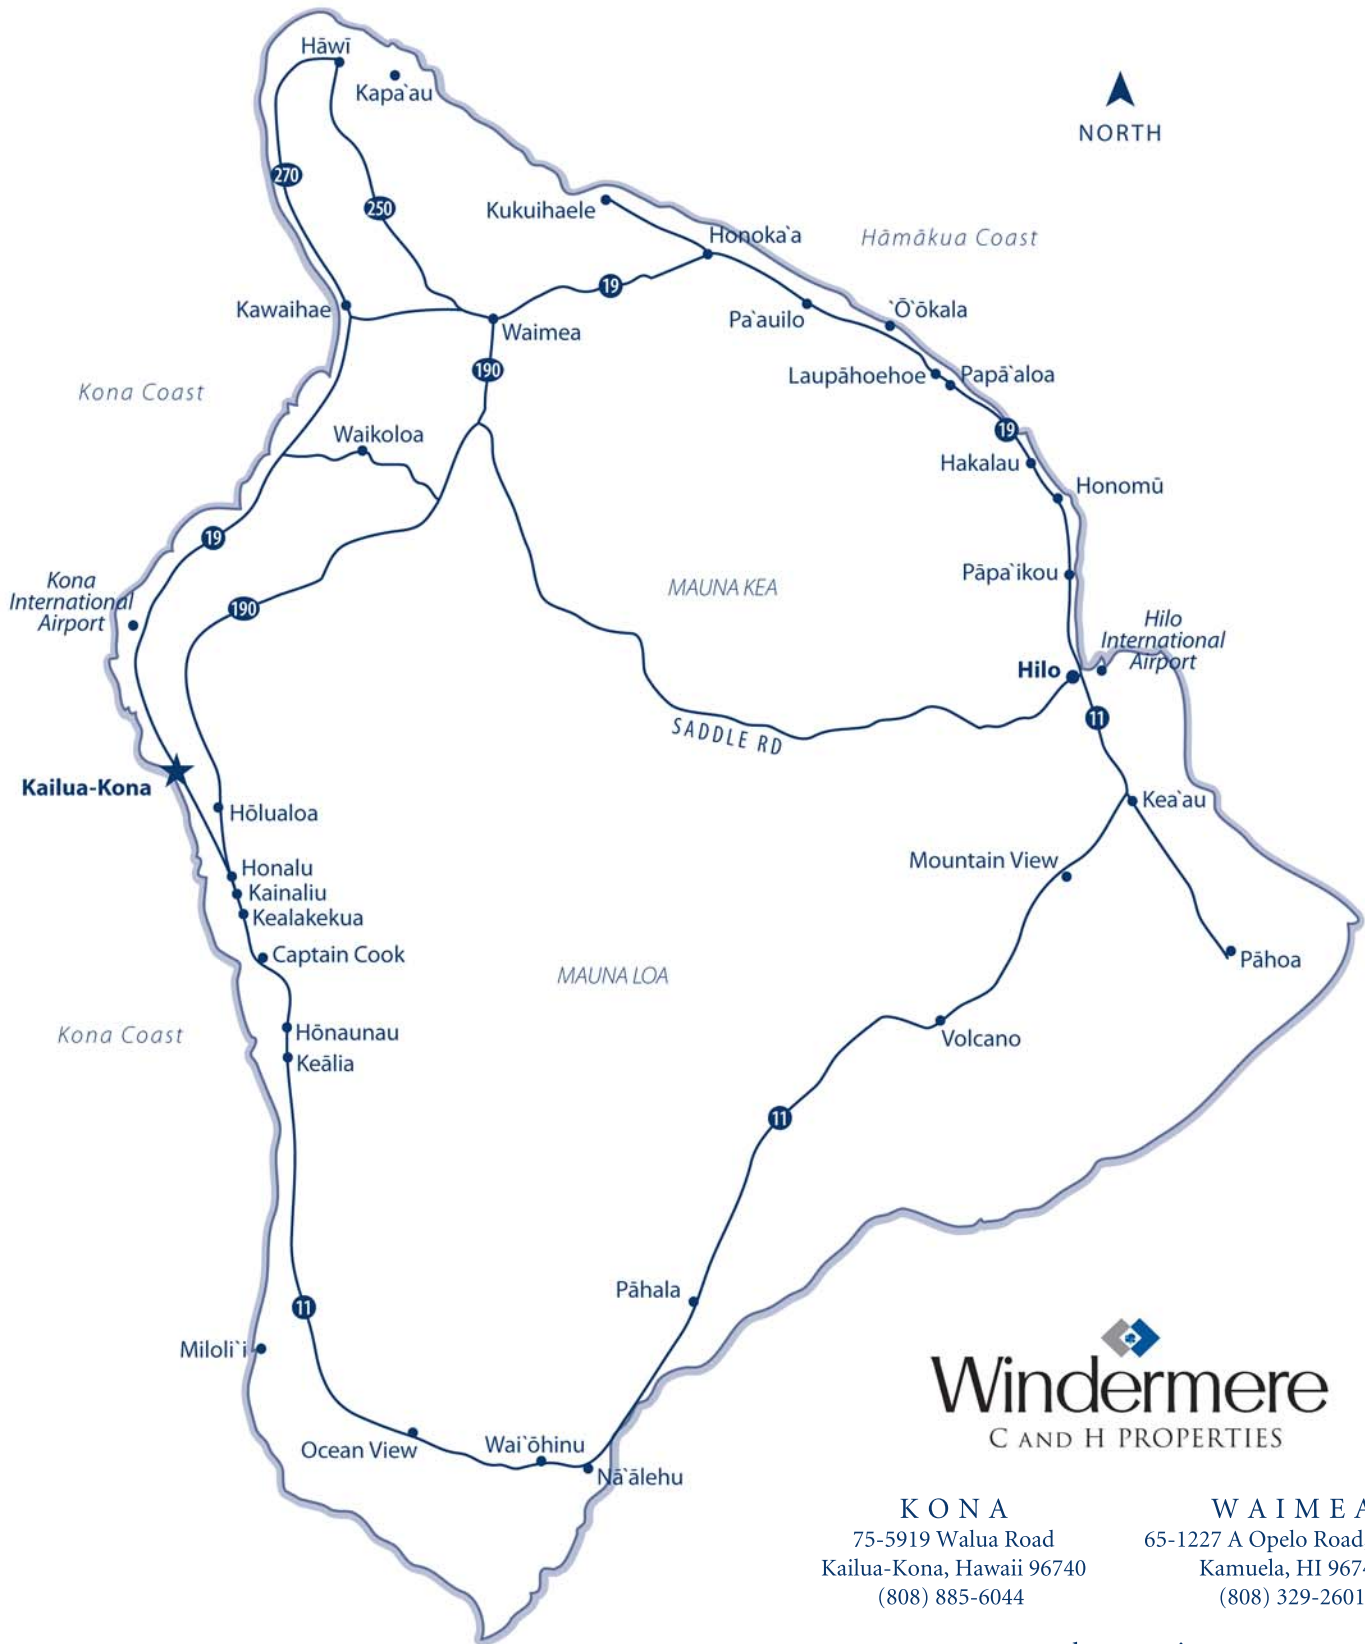

HAWAII ~ THE BIG ISLAND

Windermere
C AND H PROPERTIES

KONA
75-5919 Walua Road
Kailua-Kona, Hawaii 96740
(808) 885-6044

WAIMEA
65-1227 A Opelo Road, Suite 1
Kamuela, HI 96743
(808) 329-2601

www.chproperties.com